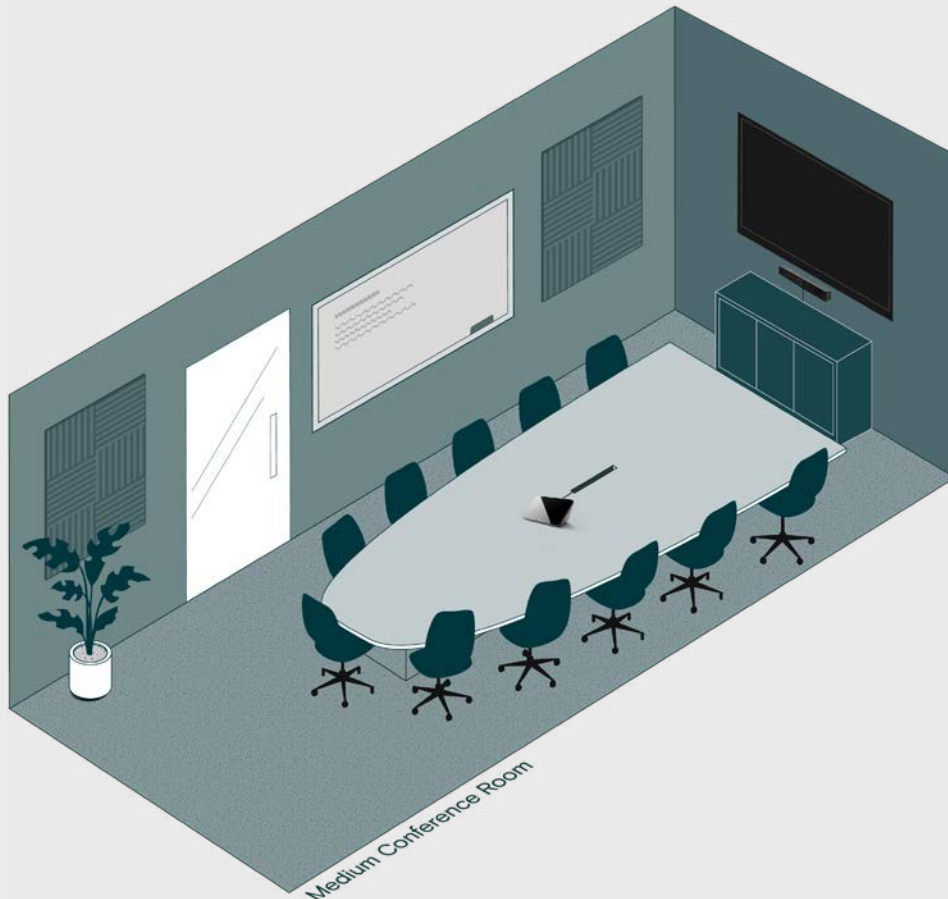

EPOS Medium Meeting Room Solutions

EPOS

For ~11 participants

For professionals that participate in regular, formal meetings, presentations and interviews across geographic locations in medium meeting rooms.

What EPOS Delivers for Medium Meeting Rooms

Stay focused – Exceptional audio and video performance ensures as natural a conversation experience as possible, providing the brain with the best conditions to stay focused on the meeting

Designed to facilitate teamwork and seamless collaboration

To facilitate conferencing in a medium meeting room, participants will often need a larger speakerphone, capable of reliably picking up the voice of someone seated at the far end of the table

Double-talk capability

– Double talk performance in speakerphones replicates the nuances of natural conversation during a physical meeting, enabling simultaneous speech, greater collaboration and improved understanding