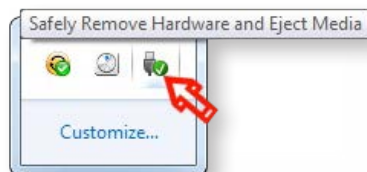

6. Complete the update

Once completing the update of your headset, please disconnect PC 8.2 USB and connect it again to confirm that the latest firmware was successfully installed.

Step 6: