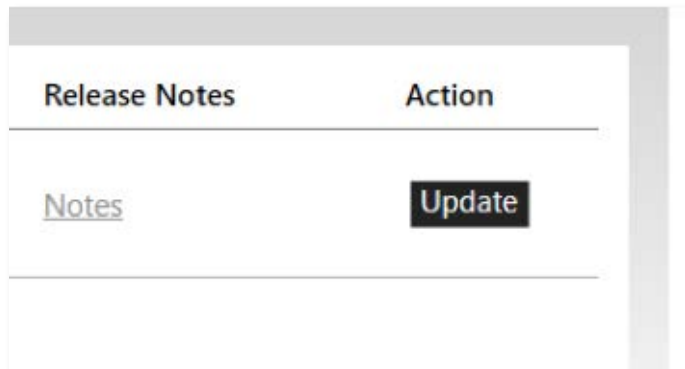

5. Update PC 8.2 USB

Now simply go to the “Updates” tab, click the ‘Update’ button. The program will download the latest version and upload it to the device.

Step 5: