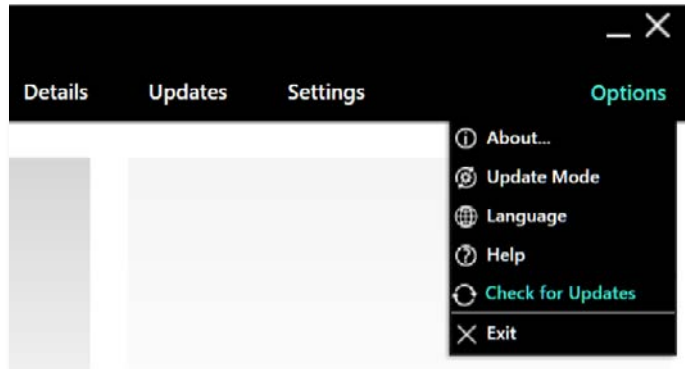

4. Check for updates

Click on Options and select Check for Updates, EPOS CONNECT will now retrieve the latest firmware versions available. Ensure that you have an active connection to the internet, and that no firewall is blocking the internet connection to our servers.

Step 4: