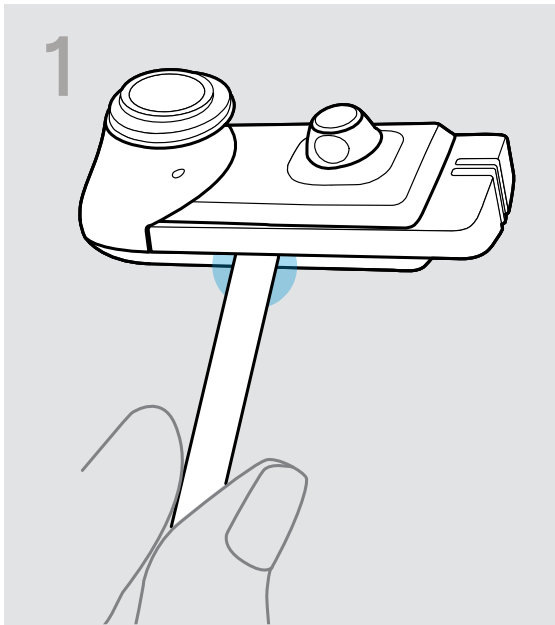

ADAPT Presence Grey

Battery Removal Guide

DSEA A/S

Kongebakken 9, DK-2765 Smørum, Denmark
www.eposaudio.com

Publ. 12/21, A01

Battery Removal Guide

1. Use tweezers or a knife to loosen the glue on both housing sides.
2. Insert a metal sheet and pry open the plastic frame.
3. Lift the rechargeable battery.
4. Cut the cables of the rechargeable battery and remove it.