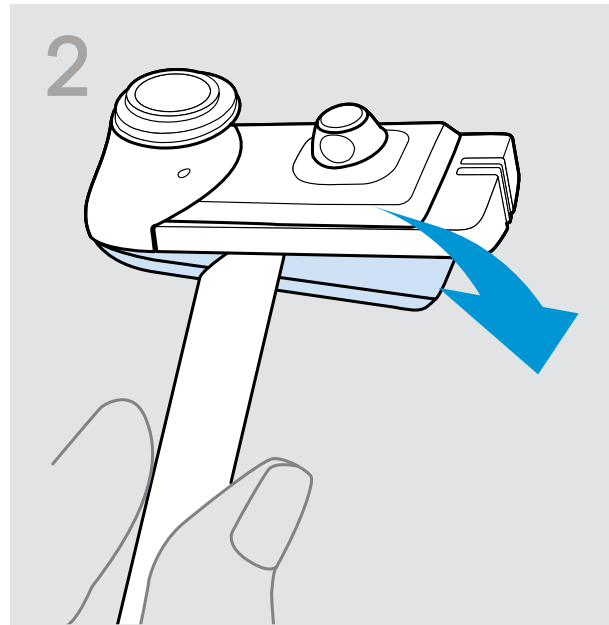

ADAPT Presence Grey

Battery Removal Guide

DSEA A/S

Kongebakken 9, DK-2765 Smørum, Denmark
www.eposaudio.com

Publ. 12/21, A01

Battery Removal Guide

1. Use tweezers or a knife to loosen the glue on both housing sides.
2. Insert a metal sheet and pry open the plastic frame.
3. Lift the rechargeable battery.
4. Cut the cables of the rechargeable battery and remove it.