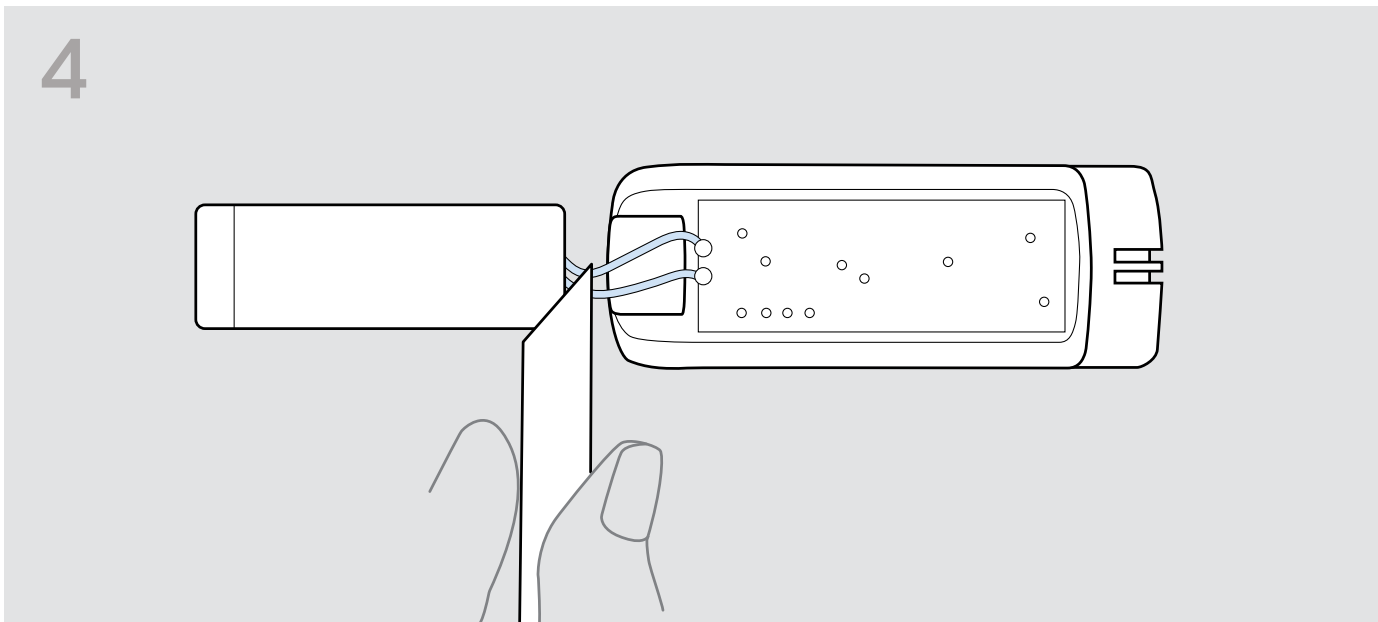

ADAPT Presence Grey

Battery Removal Guide

DSEA A/S

Kongebakken 9, DK-2765 Smørum, Denmark
www.eposaudio.com

Publ. 12/21, A01

Battery Removal Guide

1. Use tweezers or a knife to loosen the glue on both housing sides.
2. Insert a metal sheet and pry open the plastic frame.
3. Lift the rechargeable battery.
4. Cut the cables of the rechargeable battery and remove it.