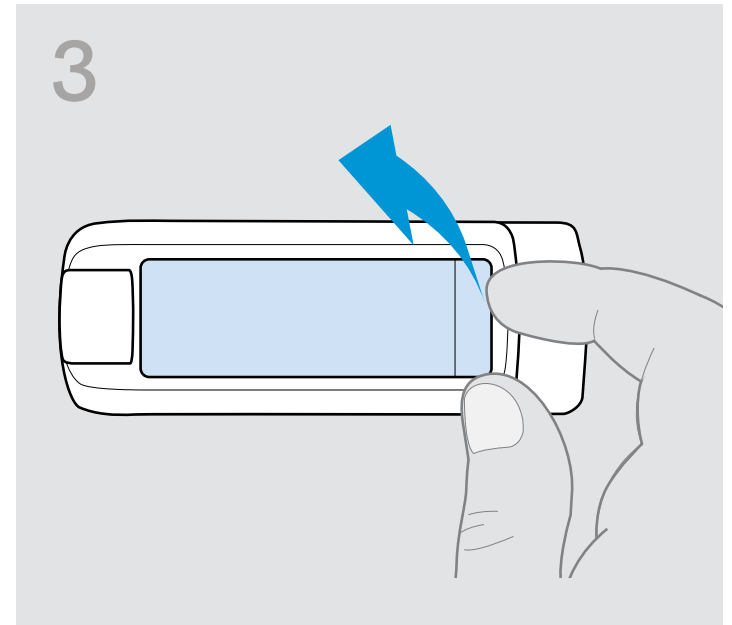

ADAPT Presence Grey

Battery Removal Guide

DSEA A/S

Kongebakken 9, DK-2765 Smørum, Denmark
www.eposaudio.com

Publ. 12/21, A01

Battery Removal Guide

1. Use tweezers or a knife to loosen the glue on both housing sides.
2. Insert a metal sheet and pry open the plastic frame.
3. Lift the rechargeable battery.
4. Cut the cables of the rechargeable battery and remove it.