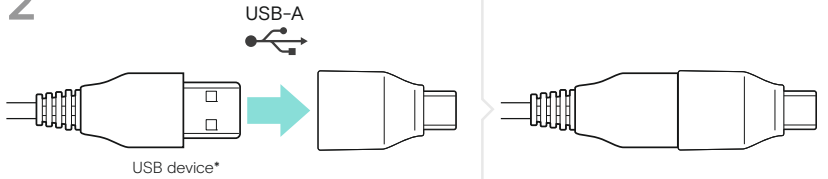

Type name	USB-A to USB-C
Dimensions	29 x 17 x 9 mm / 1.14 x 0.67 x 0.35 in
Weight	3.5 g / 0.0077 lbs
Connectors	USB-A socket, female USB-C plug, male
Temperature range	operation: +5 °C to +45 °C / +41 °F to +113 °F storage: -20 °C to +70 °C / -4 °F to +158 °F
Relative humidity	operation: 20 to 85% storage: 20 to 90%

In compliance with

Europe

China

1

2

✗
Tablet PCs and
smartphones
not supported

USB device*

USB headset*
e.g. IMPACT SC 660 USB