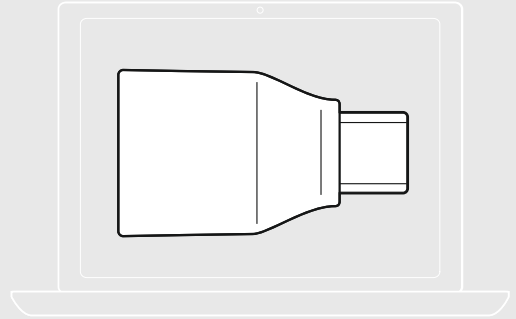

EPOS

www.eposaudio.com/support

USB-A to USB-C® Adapter

EN Quick Guide	EL Γρήγορος οδηγός	RU Краткое руководство
DE Kurzanleitung	DA Kvikvejledning	ZH 快速入门指南
FR Guide express	SV Snabbguide	TW 快速指南
IT Guida rapida	FI Pikaopas	TR Hızlı Kılavuz
ES Guía rápida	PL Skrócona instrukcja	JA クイックガイド
PT Guia Rápido	NL Mini handleiding	ID Panduan Cepat
		KO 빠른 가이드

DSEA A/S

Kongebakken 9, DK-2765 Smørum, Denmark
www.eposaudio.com

Printed in China, Publ. 12/20, 770-00148/A04

Specifications | Technische Daten |

Caractéristiques techniques | Specifiche |
Especificaciones técnicas | Especificações |
Τεχνικές specificaties | Προδιαγραφές |
Specificationer | Specificationer |
Specifikationier | Tekniset tiedot |
Specyfikacje | Технические характеристики |
技術参数 | 規格 |
Özellikler |仕様 |
Spesifikasi | 기술 데이터

Type name	USB-A to USB-C
Dimensions	29 x 17 x 9 mm / 1.14 x 0.67 x 0.35 in
Weight	3.5 g / 0.0077 lbs
Connectors	USB-A socket, female USB-C plug, male
Temperature range	operation: +5 °C to +45 °C / +41 °F to +113 °F storage: -20 °C to +70 °C / -4 °F to +158 °F
Relative humidity	operation: 20 to 85% storage: 20 to 90%

Trademarks

The Bluetooth® word mark and logos are registered trademarks owned by Bluetooth SIG, Inc. and any use of such marks by DSEA A/S is under license.

USB Type-C® and USB-C® are registered trademarks of USB Implementers Forum.

All other trademarks are the property of their respective owners.

Package contents | Lieferumfang | Contenu de la boîte |
Contenuti della confezione | Contenido del embalaje |
Conteúdo da embalagem | Inhoud verpakking |
Περιεχόμενα συσκευασίας | Pakkens indhold |
Innehåll i förpackningen | Pakkauksen sisältö |
Zawartość opakowania |
Содержимое упаковки | 套裝內容 |
包裝內容 | Kutunun içeriği |
パッケージ内容 | Isi kemasan |
패키지 내용

In compliance with

Europe