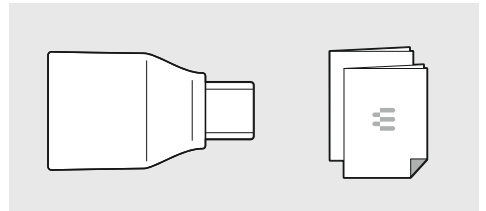

Trademarks

The Bluetooth® word mark and logos are registered trademarks owned by Bluetooth SIG, Inc. and any use of such marks by DSEA A/S is under license.

USB Type-C® and USB-C® are registered trademarks of USB Implementers Forum.

All other trademarks are the property of their respective owners.

Package contents | Lieferumfang | Contenu de la boîte |
Contenuti della confezione | Contenido del embalaje |
Conteúdo da embalagem | Inhoud verpakking |
Περιεχόμενα συσκευασίας | Pakkens indhold |
Innehåll i förpackningen | Pakkauksen sisältö |
Zawartość opakowania |
Содержимое упаковки | 套裝內容 |
包裝內容 | Kutunun içeriği |
パッケージ内容 | Isi kemasan |
패키지 내용