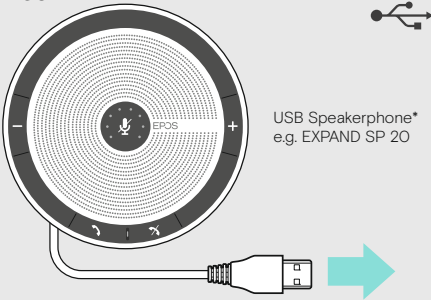

Type name	USB-A to USB-C
Dimensions	29 x 17 x 9 mm / 1.14 x 0.67 x 0.35 in
Weight	3.5 g / 0.0077 lbs
Connectors	USB-A socket, female USB-C plug, male
Temperature range	operation: +5 °C to +45 °C / +41 °F to +113 °F storage: -20 °C to +70 °C / -4 °F to +158 °F
Relative humidity	operation: 20 to 85% storage: 20 to 90%

In compliance with

Europe

China

1

2

✗
Tablet PCs and
smartphones
not supported

USB device*

USB headset*
e.g. IMPACT SC 660 USB