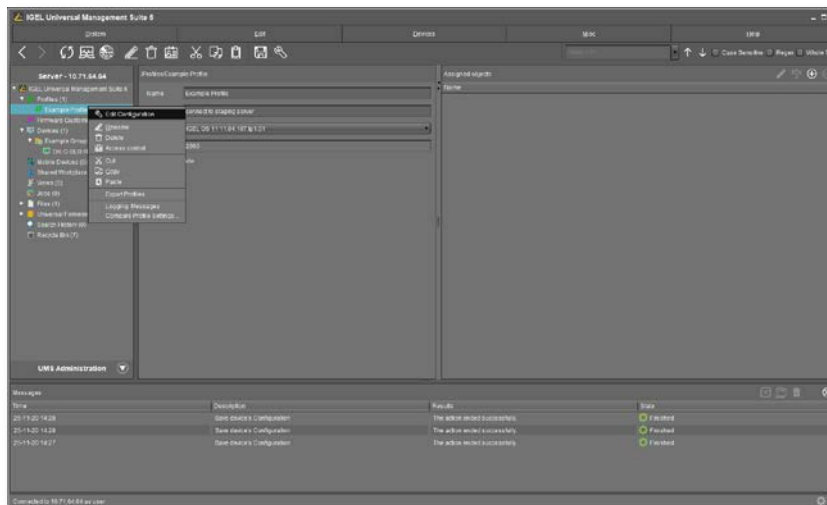

# EPOS Connect (VDI)

INSTALLATION PROCEDURE FOR IGEL OS

## Following, the procedure to download and deploy EPOS Connect on IGEL OS<sup>1</sup>:

1. Open UMS and log in.

2. In the "Profiles" section click on the specific profile which EPOS Connect must be enabled for and go to "Edit Configuration".