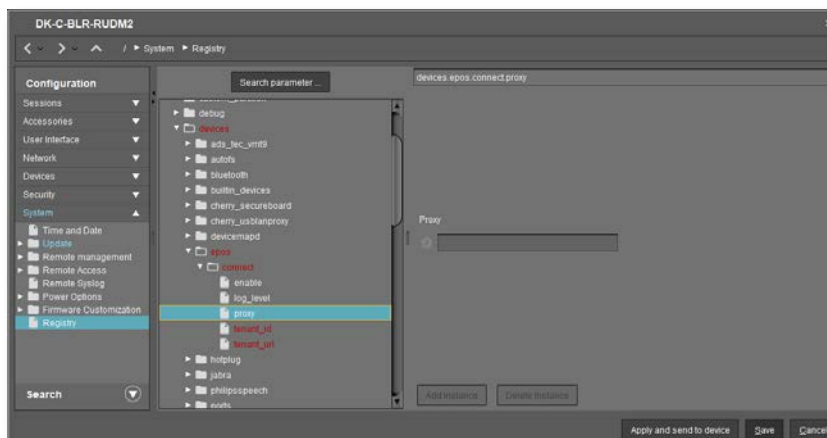

3. In the "Configuration" menu go in
  → "System" → "Registry" → "Devices" → "epos" → "connect".