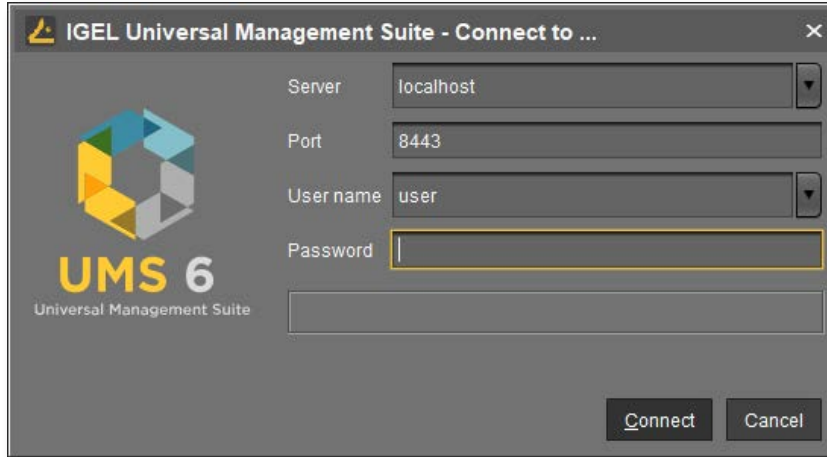

Following, the procedure to download and deploy EPOS Connect on IGEL OS¹:

1. Open UMS and log in.