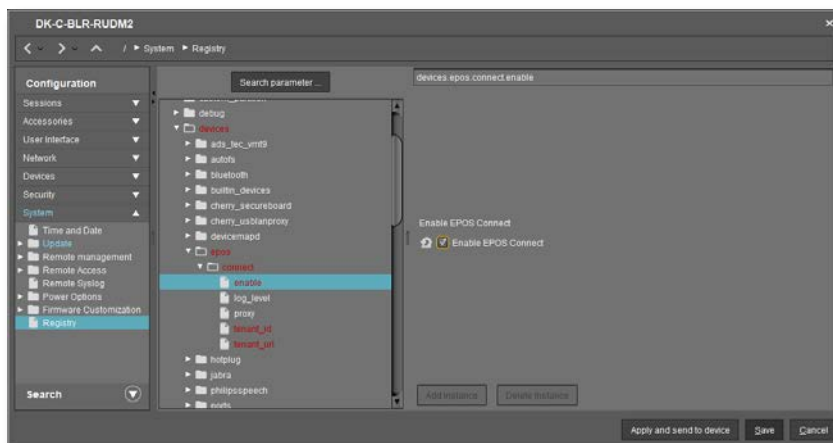

3. In the "Configuration" menu go in  
→ "System" → "Registry" → "Devices" → "epos" → "connect".

4. In "tenant\_url" include the link to EPOS Manager<sup>2</sup>.

5. In "tenant\_id" include the specific EPOS Manager id tenant.

6. Ensure that EPOS Connect is enabled in the "enable" section.

7. Click "Apply and send to device".