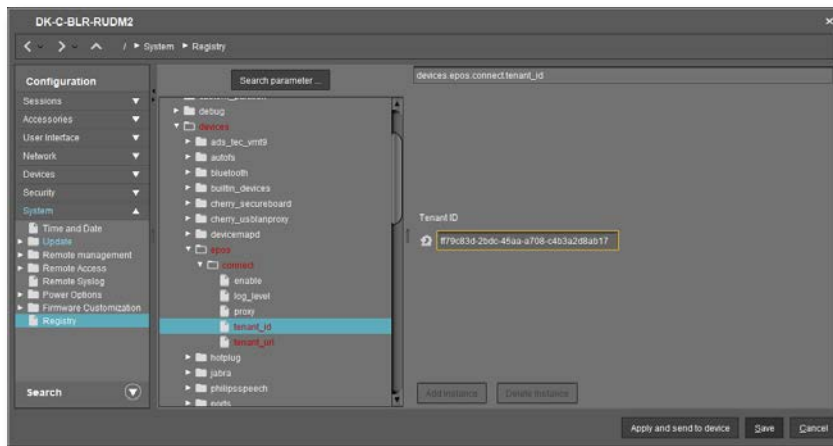

## Following, the procedure to download and deploy EPOS Connect on IGEL OS<sup>1</sup>:

1. Open UMS and log in.

2. In the "Profiles" section click on the specific profile which EPOS Connect must be enabled for and go to "Edit Configuration".

3. In the "Configuration" menu go in  
→ "System" → "Registry" → "Devices" → "epos" → "connect".

4. In "tenant\_url" include the link to EPOS Manager<sup>2</sup>.

5. In "tenant\_id" include the specific EPOS Manager id tenant.