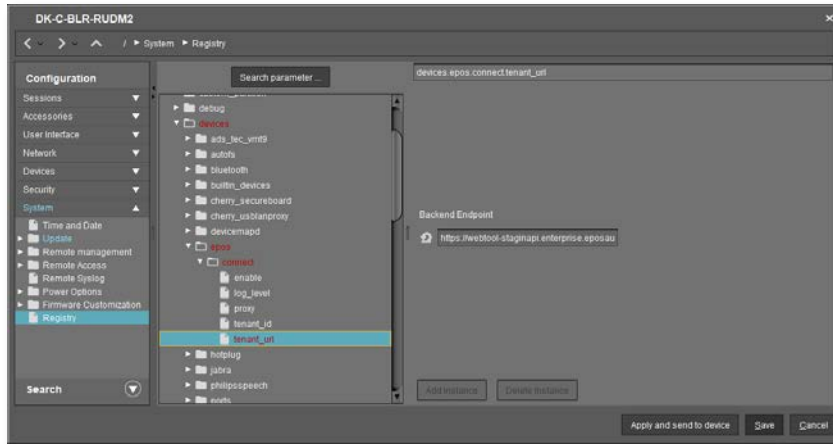

4. In "tenant_url" include the link to EPOS Manager².