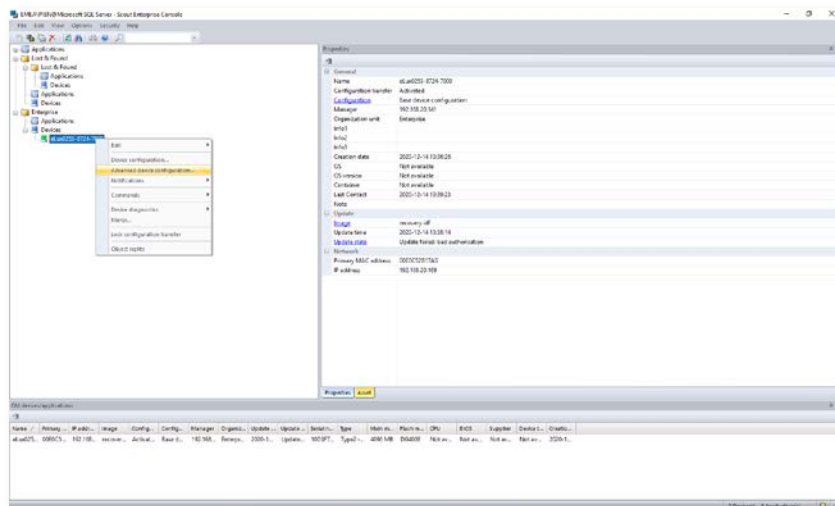

EPOS

ADMIN GUIDE

EPOS Connect (VDI)

INSTALLATION PROCEDURE FOR eLux RP

Following, the procedure to download and deploy EPOS Connect on eLux RP:

1. Go to www.unicon-software.com/myeluxcom/ and login;
2. Under *"Downloads"* → *"eLux Software Packages"*, click the required eLux version and download EPOS Connect Agent package under *"Application"*;¹
3. In ELIAS 18, open the container you want to fill. Switch to the Package Library;
4. In the Package Library, at the bottom, click *"Import"*;
5. Select the EPOS Connect Agent package *.zip* file from the file system and click *"Open"*;
6. Add EPOS Connect Agent package to the desired image.²

7. In Scout, select a device or a group of devices;

8. Click **"Commands"** → **"Update"**;

9. Go to **"Advanced device configuration"**;

10. Upload the configuration file to connect to EPOS Manager.

¹ EPOS Connect is available for eLux RP 6.10.0 and higher