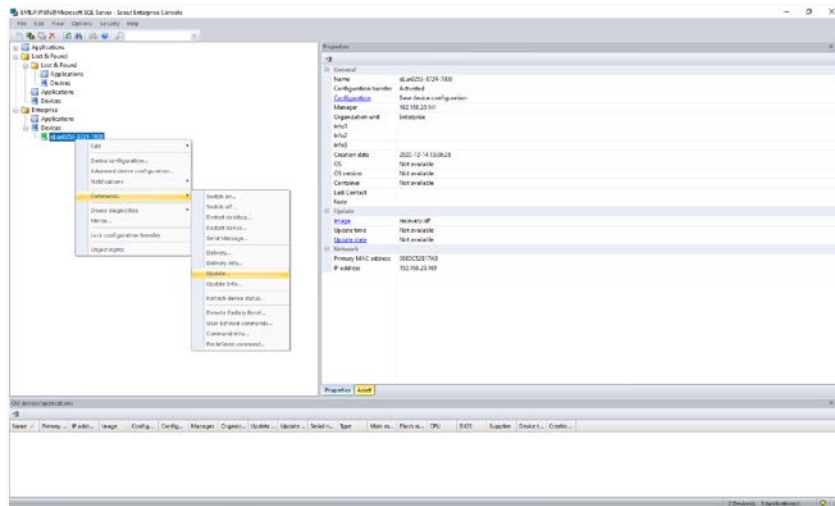

EPOS

ADMIN GUIDE

EPOS Connect (VDI)

INSTALLATION PROCEDURE FOR eLux RP

Following, the procedure to download and deploy EPOS Connect on eLux RP:

1. Go to www.unicon-software.com/myeluxcom/ and login;
2. Under *"Downloads"* → *"eLux Software Packages"*, click the required eLux version and download EPOS Connect Agent package under *"Application"*;¹
3. In ELIAS 18, open the container you want to fill. Switch to the Package Library;
4. In the Package Library, at the bottom, click *"Import"*;
5. Select the EPOS Connect Agent package *.zip* file from the file system and click *"Open"*;
6. Add EPOS Connect Agent package to the desired image.²

7. In Scout, select a device or a group of devices;

8. Click **"Commands"** → **"Update"**;

9. Go to **"Advanced device configuration"**;

10. Upload the configuration file to connect to EPOS Manager.

¹ EPOS Connect is available for eLux RP 6.10.0 and higher