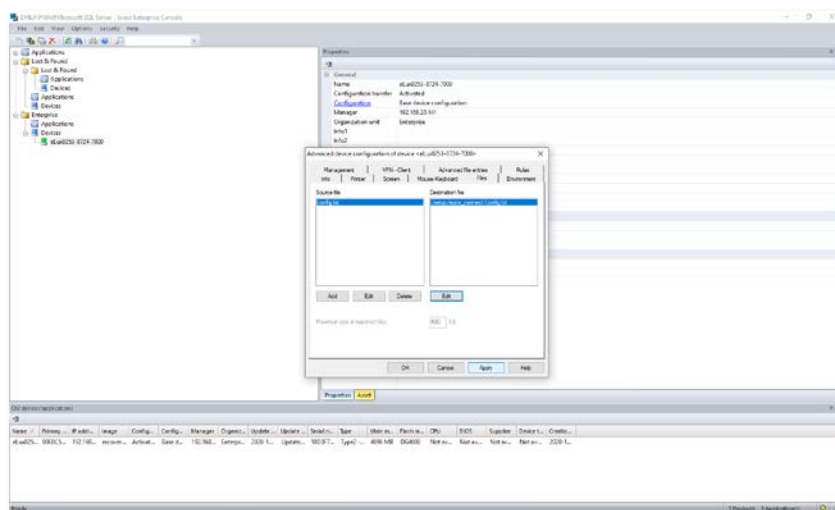

EPOS

ADMIN GUIDE

EPOS Connect (VDI)

INSTALLATION PROCEDURE FOR eLux RP

Following, the procedure to download and deploy EPOS Connect on eLux RP:

1. Go to www.unicon-software.com/myeluxcom/ and login;
2. Under *"Downloads"* → *"eLux Software Packages"*, click the required eLux version and download EPOS Connect Agent package under *"Application"*;¹
3. In ELIAS 18, open the container you want to fill. Switch to the Package Library;
4. In the Package Library, at the bottom, click *"Import"*;
5. Select the EPOS Connect Agent package *.zip* file from the file system and click *"Open"*;
6. Add EPOS Connect Agent package to the desired image.²

7. In Scout, select a device or a group of devices;

8. Click **"Commands"** → **"Update"**;

9. Go to **"Advanced device configuration"**;

10. Upload the configuration file to connect to EPOS Manager.

¹ EPOS Connect is available for eLux RP 6.10.0 and higher