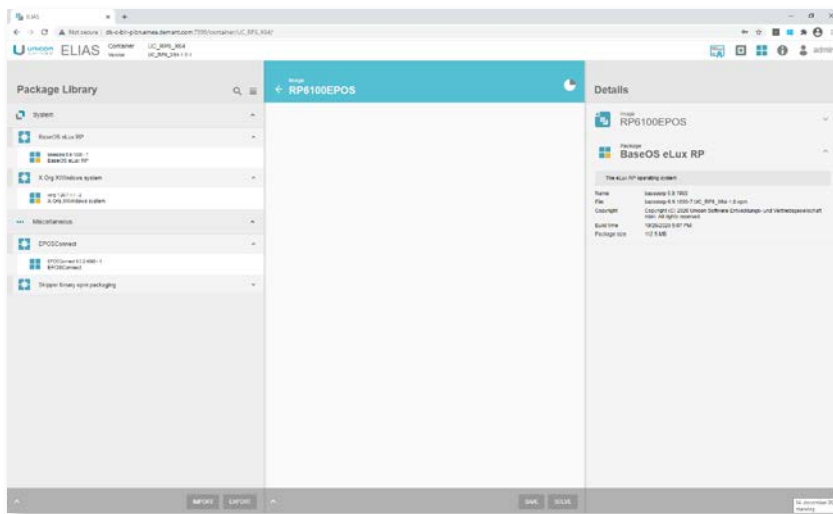

EPOS

ADMIN GUIDE

EPOS Connect (VDI)

INSTALLATION PROCEDURE FOR eLux RP

Following, the procedure to download and deploy EPOS Connect on eLux RP:

1. Go to www.unicon-software.com/myeluxcom/ and login;
2. Under *"Downloads"* → *"eLux Software Packages"*, click the required eLux version and download EPOS Connect Agent package under *"Application"*;¹
3. In ELIAS 18, open the container you want to fill. Switch to the Package Library;
4. In the Package Library, at the bottom, click *"Import"*;
5. Select the EPOS Connect Agent package *.zip* file from the file system and click *"Open"*;
6. Add EPOS Connect Agent package to the desired image.²

7. In Scout, select a device or a group of devices;

8. Click **"Commands"** → **"Update"**;

9. Go to **"Advanced device configuration"**;

10. Upload the configuration file to connect to EPOS Manager.

¹ EPOS Connect is available for eLux RP 6.10.0 and higher