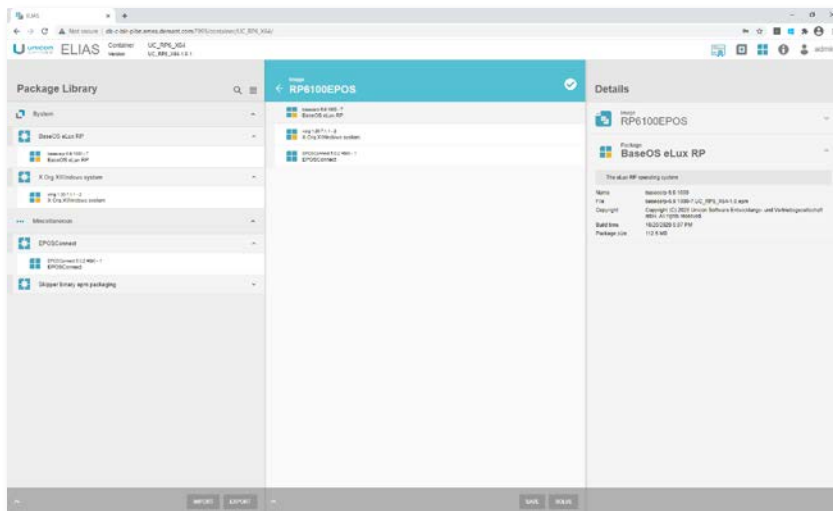

EPOS

ADMIN GUIDE

EPOS Connect (VDI)

INSTALLATION PROCEDURE FOR eLux RP

Following, the procedure to download and deploy EPOS Connect on eLux RP:

1. Go to www.unicon-software.com/myeluxcom/ and login;
2. Under *"Downloads"* → *"eLux Software Packages"*, click the required eLux version and download EPOS Connect Agent package under *"Application"*;¹
3. In ELIAS 18, open the container you want to fill. Switch to the Package Library;
4. In the Package Library, at the bottom, click *"Import"*;
5. Select the EPOS Connect Agent package *.zip* file from the file system and click *"Open"*;
6. Add EPOS Connect Agent package to the desired image.²

7. In Scout, select a device or a group of devices;

8. Click **"Commands"** → **"Update"**;

9. Go to **"Advanced device configuration"**;

10. Upload the configuration file to connect to EPOS Manager.

¹ EPOS Connect is available for eLux RP 6.10.0 and higher